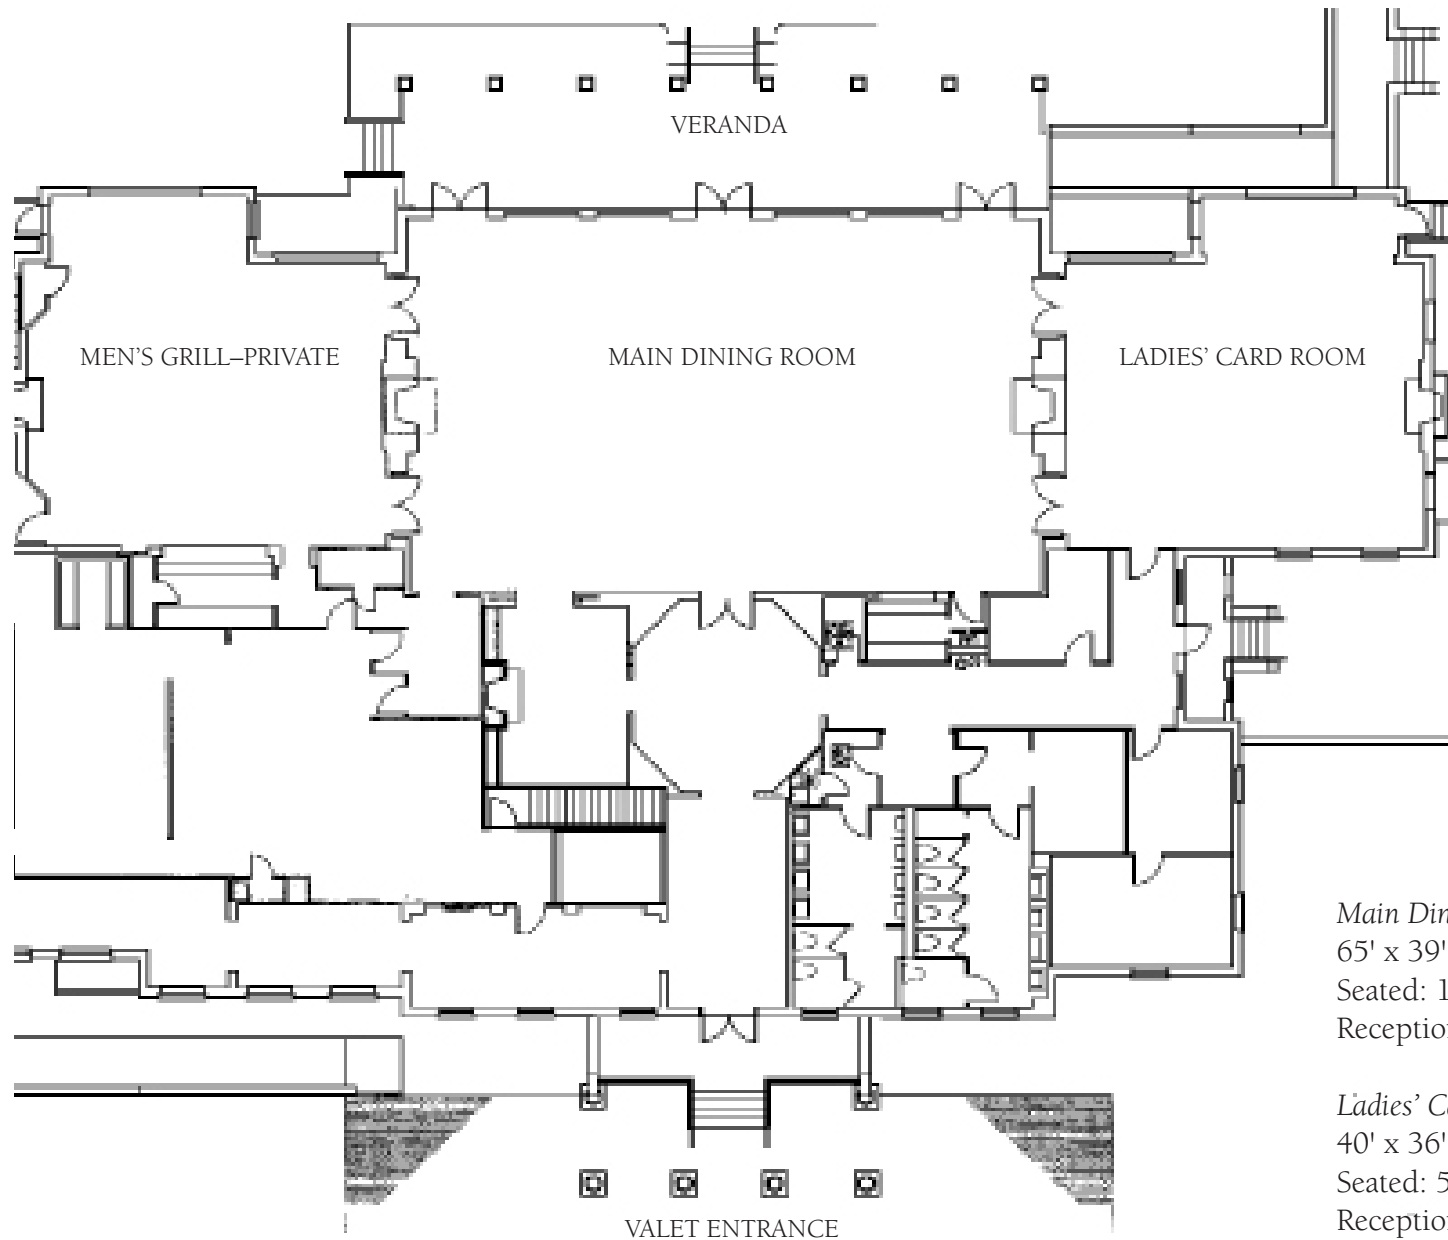

## James River Clubhouse

*Main Dining Room*  
65' x 39'  
Seated: 125  
Reception: 175

*Ladies' Card Room*  
40' x 36'  
Seated: 50  
Reception: 60