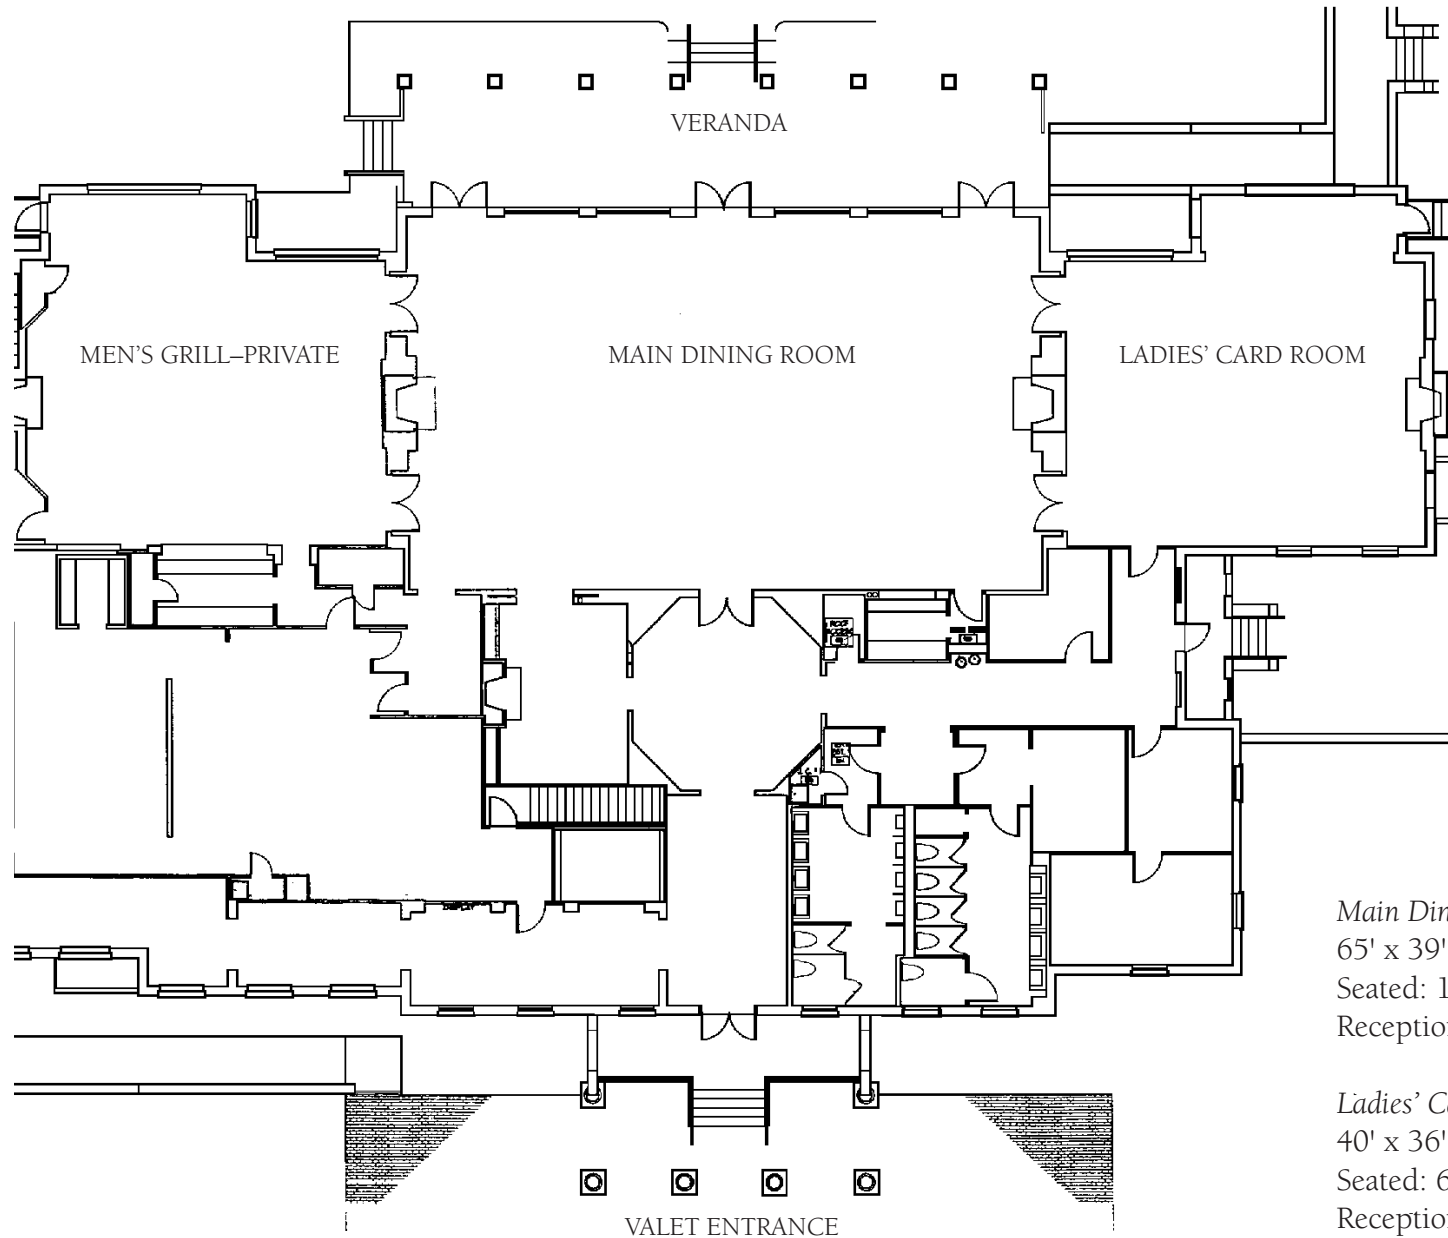

## James River Clubhouse

*Main Dining Room*  
65' x 39'  
Seated: 125  
Reception: 175

*Ladies' Card Room*  
40' x 36'  
Seated: 60  
Reception: 75